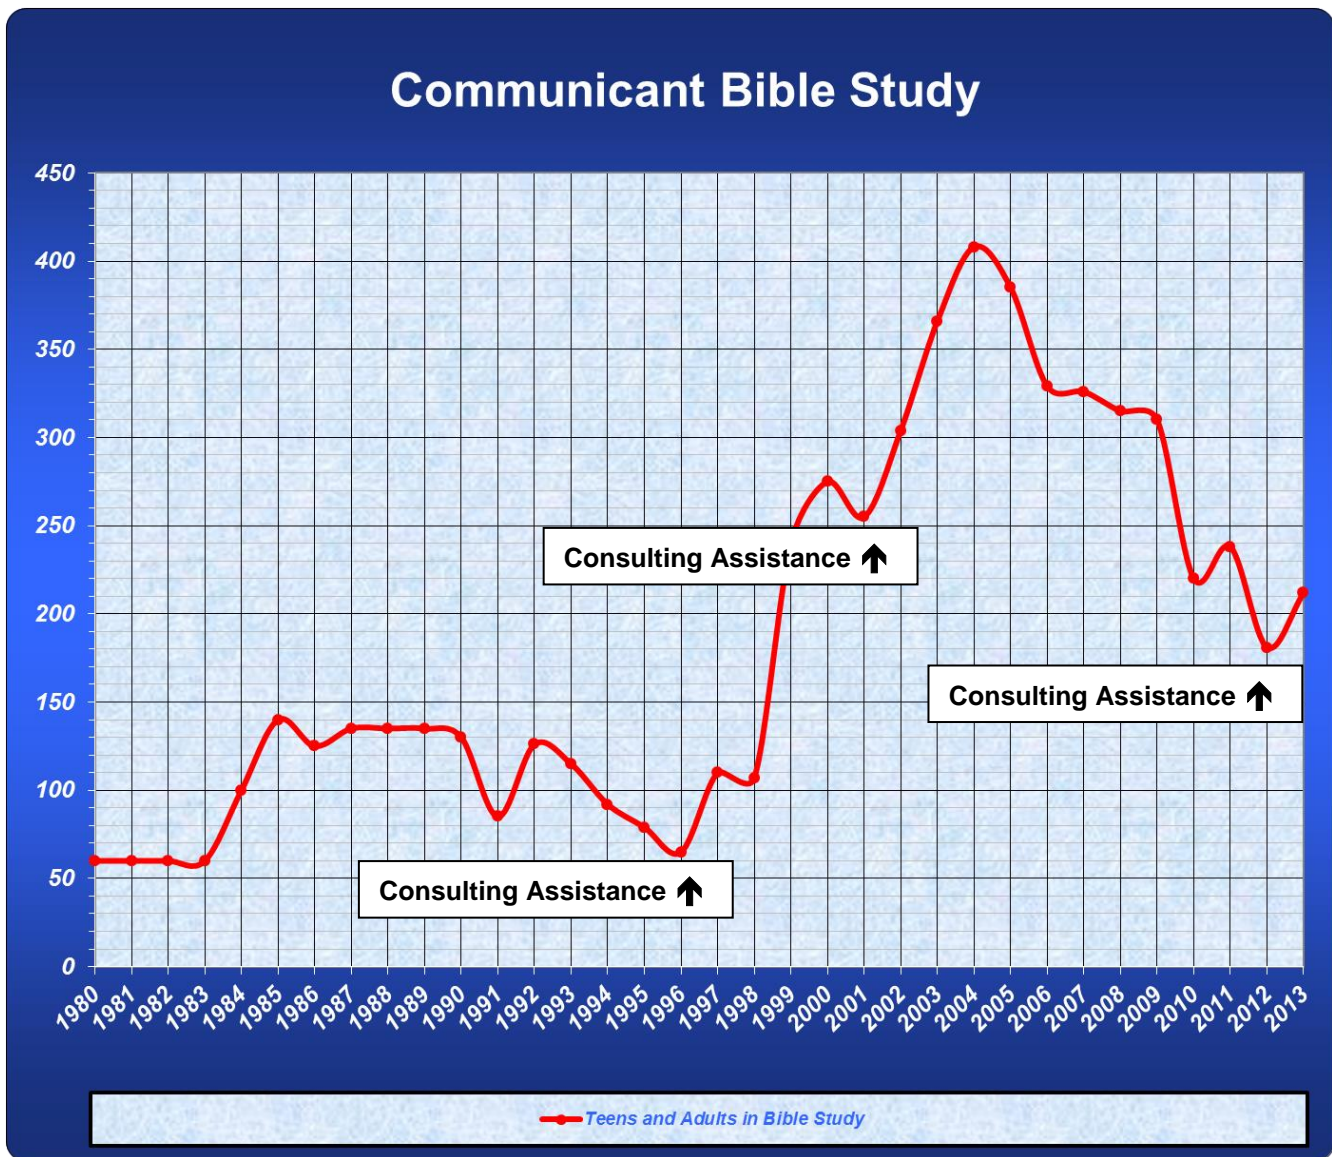

Bible Study Renewal

This graph shows the increase in Bible study participation in a WELS congregation which received consulting assistance twice from WELS Parish Assistance and more recently from Crossroads. The congregation's ministry leaders prioritized adult spiritual growth during each of the planning cycles and took a strategic approach to increasing Bible study participation. Clearly, the Lord blessed their efforts!